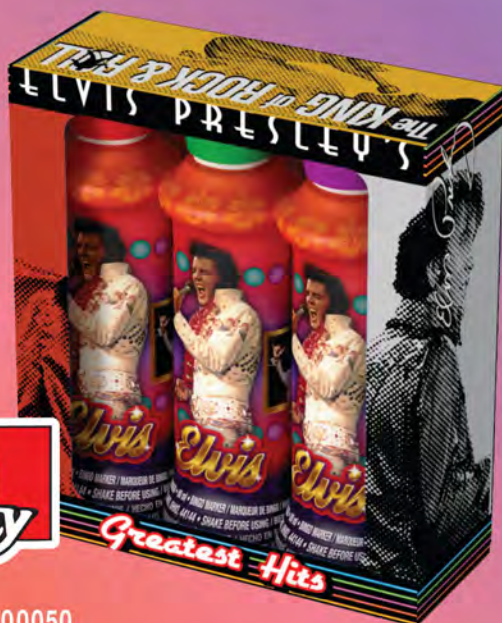

Elvis Bingo Ink Marker

Elvis Presley

Features

- The GROOVE GRIP™ bottle - ergonomic, easy to hold, comfortable
- Non smearing - fast drying Dabbin' Fever® Ink Formula
- Easy dab applicator

Description

- Available in Red, Blue, Green & Purple Ink
- 80ml with 24 mm applicator tip
- Bulk case quantity by colour
- 144 bottles per case, packed 12/12 packs

Elvis Collectors Gift Set

- Attractive, full colour box
- Each 3 pack gift set contains: 1 Red , 1 Green & 1 Purple
- Packed 24 sets per case

Great for Gifts, Promotional Events & Give Aways!

RED # 9301570000 BLUE # 9301570001 GREEN # 9301570002 PURPLE # 9301570019