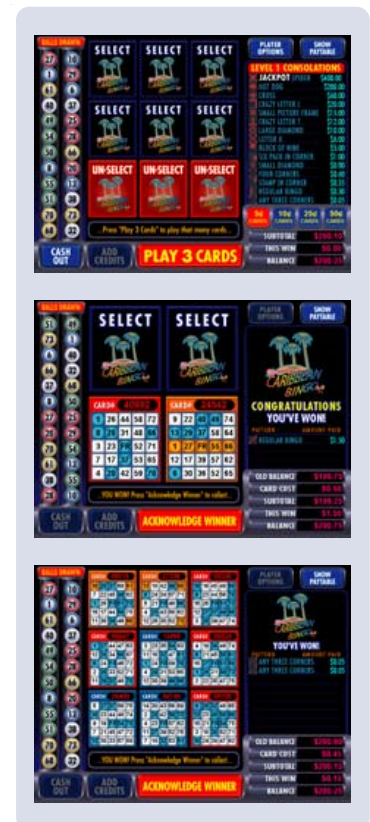

# 24 Number Bingo

## It ain't grandma's bingo

The 24 Number game is not your same old bingo. Players purchase credits up front and then can select the number of cards to play and the amount of credit to apply to each card for each game.

### Key Features

- 24 balls are predetermined each 24 hours
- Player can choose between four different denominations and vary the number of cards in play (between 4 and 9)
- Ability to bingo on every card
- Any winnings are automatically added to the player's balance
- Server pulls from 75,000 or 500,000 card deck
  - One card per denomination per day
  - No card is repeated in each 24 hour span
- System is scalable to fit any configuration large or small
- Choose from portable handheld or table top player units
- For added security, all game information resides on your server – no data or winnings are lost, even in a power outage
- Ready and approved for Army MWR installations